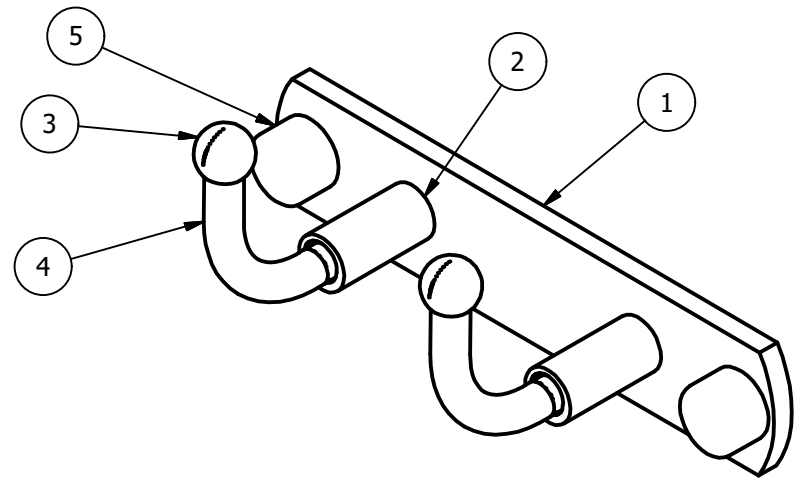

P1020-2			
ITEM	QTY	PART NUMBER	DESCRIPTION
1	1	BPHK-5	DOUBLE HOOK PLATE
2	2	PSRD8-12	POST
3	2	BL1T-12	END BALL
4	2	HKHK9	BENT TUBE 90 DEG FOR HOOK
5	2	CARD-58	CAP

UNLESS OTHERWISE SPECIFIED	
.X	± .3mm
.XX	± .15mm
.XXX	± .008mm

DRAWN	10-30-18	IM
CHECKED	10-30-18	P.D.
APPROVED	10-30-18	R.A.

MATERIAL:	BRASS
DESCRIPTION:	
Skyline Collection 2 Position Multi Hook	

FINISH	TBD
QTY	TBD
DRAWING NO.	1020-2
SCALE	1:1
SHEET: 1 OF 1	A4
REV	0