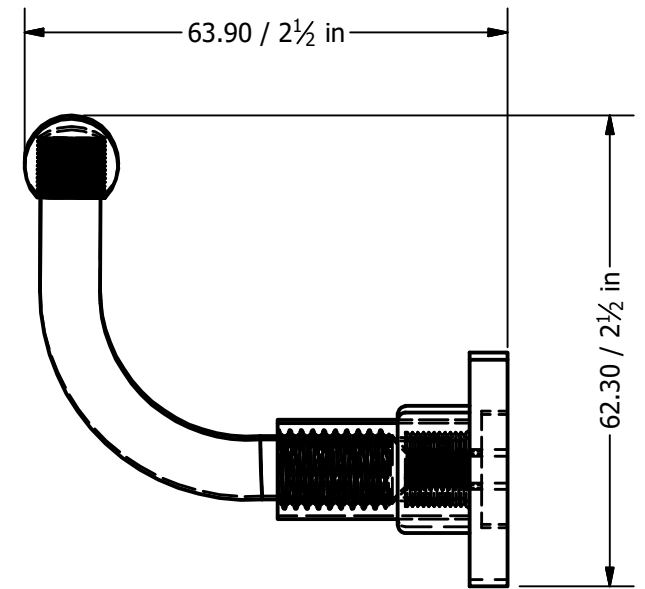

P1020-2			
ITEM	QTY	PART NUMBER	DESCRIPTION
1	1	BPHK-5	DOUBLE HOOK PLATE
2	2	PSRD8-12	POST
3	2	BL1T-12	END BALL
4	2	HKHK9	BENT TUBE 90 DEG FOR HOOK
5	2	CARD-58	CAP

UNLESS OTHERWISE SPECIFIED	
.X	± .3mm
.XX	± .15mm
.XXX	± .008mm

DRAWN	10-30-18	IM
CHECKED	10-30-18	P.D.
APPROVED	10-30-18	R.A.

MATERIAL:	BRASS
DESCRIPTION:	
Skyline Collection 2 Position Multi Hook	

FINISH	TBD
QTY	TBD
DRAWING NO.	1020-2
SCALE	1:1
SHEET: 1 OF 1	A4
REV	0