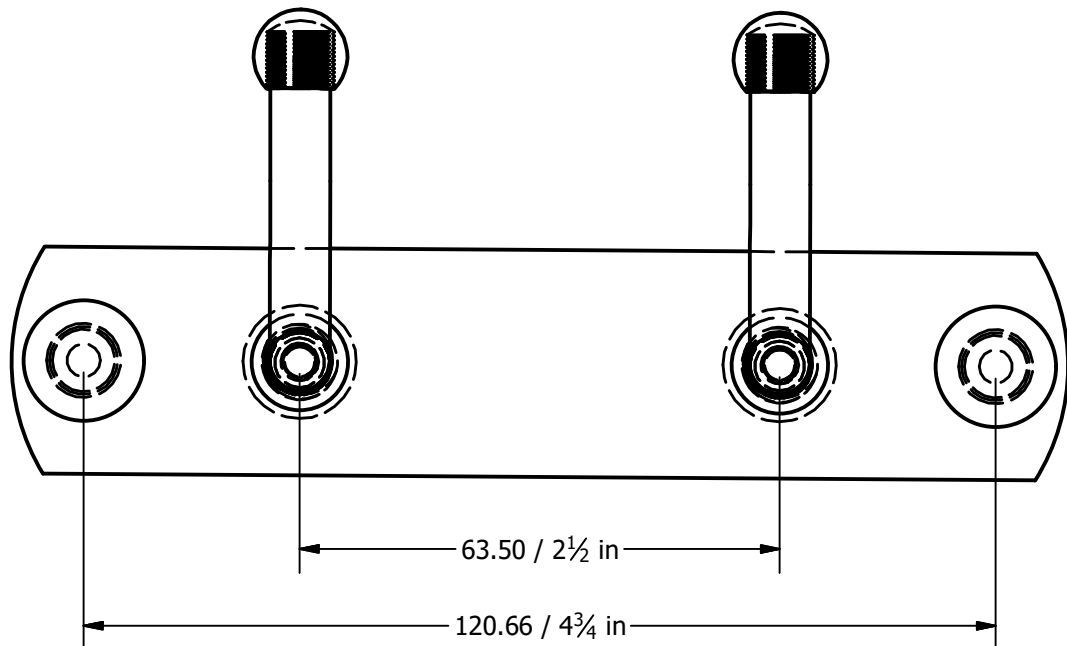

P1020-2			
ITEM	QTY	PART NUMBER	DESCRIPTION
1	1	BPHK-5	DOUBLE HOOK PLATE
2	2	PSRD8-12	POST
3	2	BL1T-12	END BALL
4	2	HKHK9	BENT TUBE 90 DEG FOR HOOK
5	2	CARD-58	CAP

UNLESS OTHERWISE SPECIFIED	
.X	± .3mm
.XX	± .15mm
.XXX	± .008mm

DRAWN	10-30-18	IM
CHECKED	10-30-18	P.D.
APPROVED	10-30-18	R.A.

MATERIAL:	BRASS
DESCRIPTION:	
Skyline Collection 2 Position Multi Hook	

FINISH	TBD
QTY	TBD
DRAWING NO.	1020-2
SCALE	1:1
SHEET: 1 OF 1	A4
REV	0